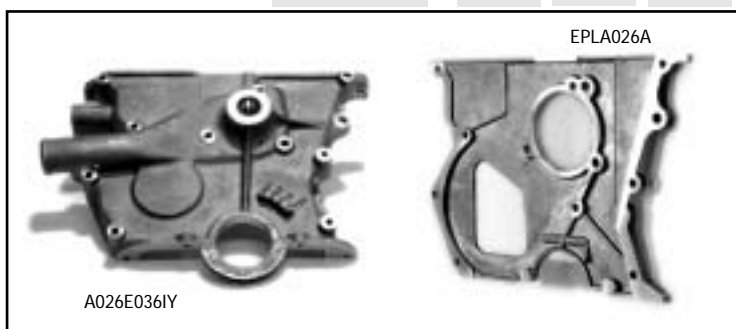

Description	Part Number	Elan	Plus 2	Europa
MISCELLANEOUS				
Adaptor, capillary tube	EZZZ026M	ALL	-	-
Adaptor, oil pressure take-off, 701 Block	EZZZ036E	71 ON	71 ON	ALL T/C
Backplate, timing cover	EPLA026A	ALL	ALL	ALL T/C
Blanking plate, petrol pump	EPLA026C	A/R	A/R	A/R
Breather pipe, Head to airbox	EBRP026B	STROM	STROM	-
Breather pipe, Head to airbox	EBPR026A	WEB/DEL	WEB /DEL	WEB/DEL
Breather pipe Early	B026E0033Z	S1/2/3	-	-
Bush set, small end	EZZZ026V	ALL	ALL	ALL T/C
Cam follower	B920E0017Z	ALL	ALL	ALL T/C
Cam follower sleeve	X026E0324Z	ALL	ALL	ALL T/C
Crankshaft pulley	EZZZ026B	ALL	ALL	ALL T/C
Dipstick	EZZZ026D	ALL	ALL	ALL T/C
Dipstick tube	EZZZ026H	ALL	ALL	ALL T/C
Grommet, cyl head to breather pipe, R/A	A026E0322Z	WEB	-	-
Grommet, cyl head to breather pipe-straight	A026E0322A	ALL	ALL	ALL T/C
Housing, rear oil seal, 6-bolt flywheel	EZZZ026E	67 ON	ALL	ALL T/C
Jackshaft bearing set	EZZZ026P	ALL	ALL	ALL T/C
Lock tab Jackshaft Thrust plate	ELTA026A	ALL	ALL	ALL T/C
Neoprene tube, cyl head to block	EBRP026C	ALL	ALL	ALL T/C
Oil pick up pipe, Mk 2	A026E6089W	67 ON	ALL	ALL T/C
Oil return pipe	EZZZ026I	67 ON	ALL	ALL T/C
Oil slinger, crank pulley	EZZZ026U	ALL	ALL	ALL T/C
Paint, engine Grey, 1/4 litre	EZZZ026O	ALL	ALL	ALL T/C
Plug, camshaft oil gallery	A026E6017Z	ALL	ALL	ALL T/C
Plug, cyl block oil gallery, front & rear	EZZZ026S	ALL	ALL	ALL T/C
Plug, cyl block oil gallery, side	A026E6017Z	ALL	ALL	ALL T/C
Plug, cyl head, transverse oil gallery	EXXX026C	67 ON	ALL	ALL T/C
Slap pad, timing chain	EZZZ026T	ALL	ALL	ALL T/C
Spacer, L/H engine mounting	X026E0375Z	ALL	ALL	-
Strainer, oil pick up pipe, Mk 2	EZZZ026K	67 ON	ALL	ALL T/C
Sump pan Mk 2	EZZZ026I	67 ON	ALL	ALL T/C
Sump plug, Mk 2	EZZZ036B	67 ON	ALL	ALL T/C
Sump plug washer, Mk 2	EWAS026D	67 ON	ALL	ALL T/C
Thrust plate, jackshaft	EPLA026B	ALL	ALL	ALL T/C
Tappet shims, 0.060"-0.150"	EPRL001	A/R	A/R	T/C A/R
Tappet shims, 0.150"-0.250"	EPRL002	A/R	A/R	T/C A/R
Timing cover	A026E0361Y	ALL	ALL	-
Timing cover	A074E0361Y	-	-	ALL T/C