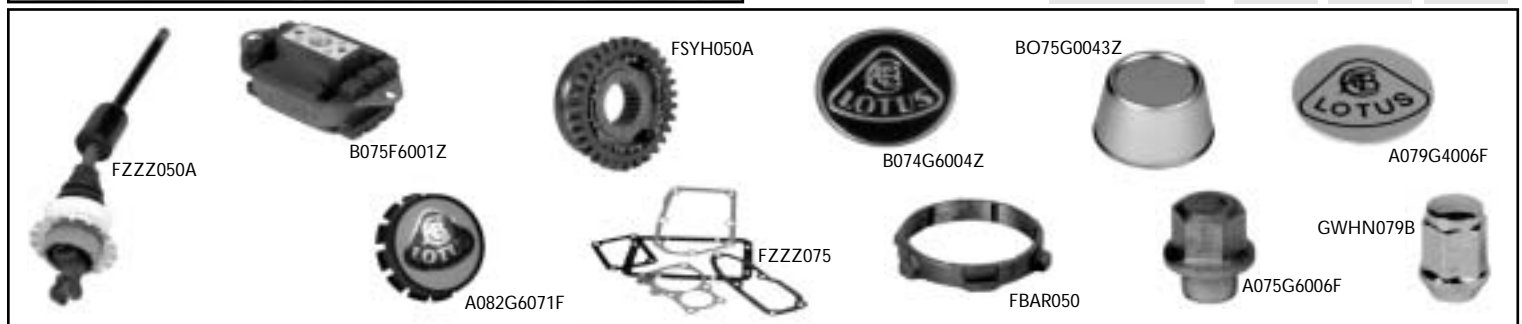

Paul Matty

SPORTS CARS LIMITED

F

G

Description	Part Number	Elite	Eclat	Excel
BULK RINGS				
1st/2nd	FBAR050A	S1	S1 5SP	-
3rd/4th/5th	FBAR050B	S1	S1 5SP	-
BEARINGS				
Layshaft front	FGBB050A	S1	S1 5SP	-
GASKETS				
Front cover	A050F0270Z	S1	S1 5SP	-
Selector cover	A075F0234Z	S1	S1 5SP	-
Tailshaft housing	A050F0272Z	S1	S1 5SP	-
Top cover	A050F0271Z	S1	S1 5SP	-
Gasket set	FZZZ075	S1	S1 5SP	-
GEAR LEVER PARTS				
Gear lever	FZZZ050A	S1	S1 5SP	-
Gear lever gaiter, lower	B082F4114F	-	S1 4SP	-
Gear knob	A050F0292B	S1	S1 5SP	-
Gear knob, wood	A089F0411F	-	-	PRE S/E
Gear knob, leather covered	B089F0423F	-	-	S/E
MOUNTINGS				
Gearbox mounting	B075F6001Z	S1	S1	-
Gearbox mounting	A083F6001F	S2	S2	-
Gearbox mounting	A089F8003F	-	-	ALL
OIL SEALS				
Front	A075F6043F	S1	S1 5SP	-
Front	A083F6088F	S2	S2	-
Front	A089F8029F	-	-	ALL
Rear	FGOS075A	S1	S1 5SP	-
Rear	A083F6118F	S2	S2	-
Rear	A089F8023F	-	-	ALL
SYNCRO HUBS & SLEEVES				
1st/2nd	FSYH050A	S1	S1 5SP	-
3rd/4th, 5 speed	FSYH075B	S1	S1 5SP	-
MISCELLANEOUS				
Filler plug	A089F8037F	-	-	ALL
Drain plug	A089F8039F	-	-	ALL