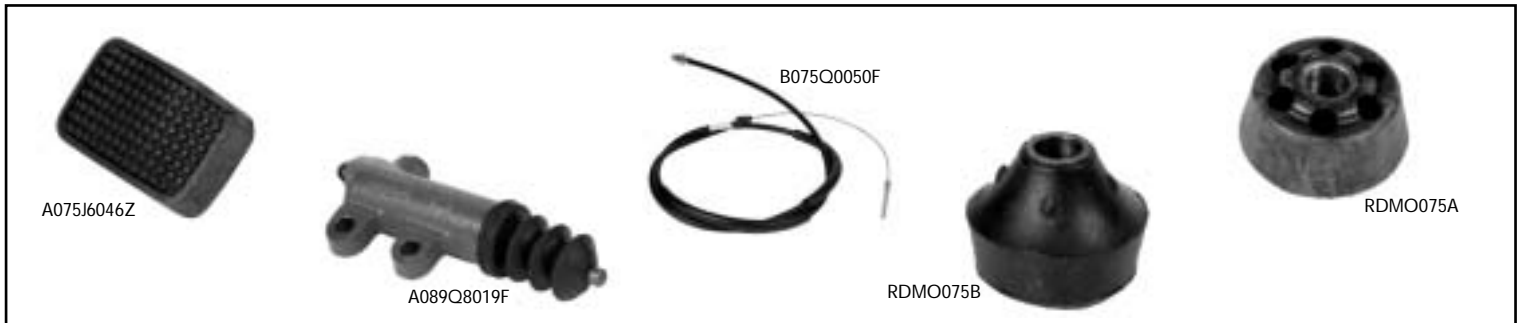

Description	Part Number	Elite	Eclat	Excel
BEARINGS				
Bearing, inboard driveshaft	RZZZ075A	ALL	ALL	-
BUSHES AND MOUNTINGS				
Diff mtg, front lower and rear	A075R0095F	ALL	ALL	-
Diff mtg, front upper	RDMO075B	ALL	ALL	-
Diff mtg, front	A089R6002F	-	-	ALL
Diff mtg, rear	A079F6022F	-	-	ALL
DRIVESHAFT GAITER KITS				
Inner	A089D8026F	-	-	ALL
Outer	A089D8027F	-	-	ALL
GASKETS				
Differential cover	A075R6036Z	ALL	ALL	-
Differential cover	A089R8081F	-	-	ALL
INBOARD DRIVESHAFTS				
Inboard driveshaft	F075R0056Z	ALL	ALL	-
OIL SEALS				
Inboard driveshaft	ROIS075A	ALL	ALL	-
Inboard driveshaft	A089R8073F	-	-	ALL
Pinion, early (72/33)	A075R6048H	A/R	A/R	-
Pinion, late (80/46)	A075R6052F	A/R	A/R	-
Pinion	A089R8033F	-	ALL	-
UNIVERSAL JOINTS				
Driveshaft	RUVJ075	ALL	ALL	-
Propshaft	RUVJ026	ALL	ALL	-