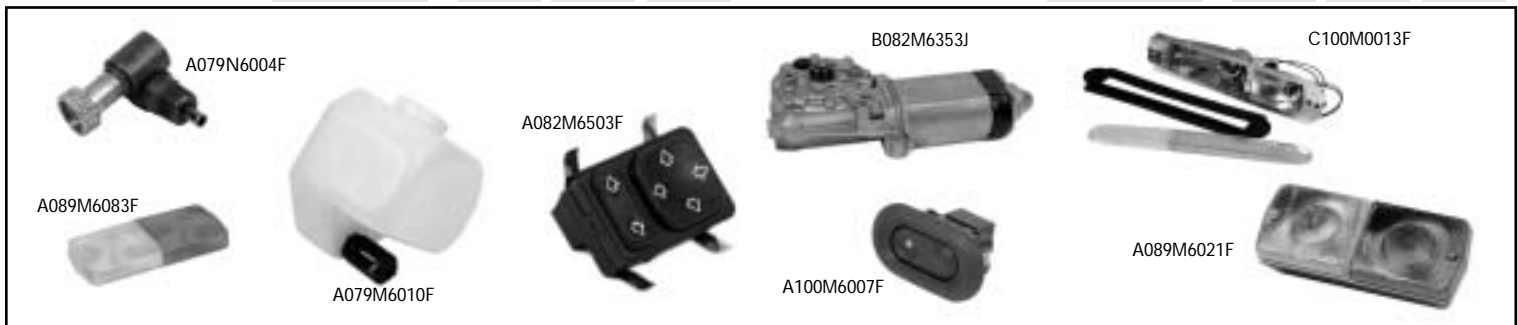

Description	Part Number	S1/2	S3 & Turbo 1981-87	1988 on	Description	Part Number	S1/2	S3 & Turbo 1981-87	1988 on
REAR LAMPS					Door mirror control	A082M6300F	-	CHNR*	-
L/H	A079M6000F	S1	-	-	Mirror control	A082M6503F	-	-	ALL
R/H	A079M6001F	S1	-	-	Lighting	MZZZ079D	S2	ALL	-
R/H	MRLA083L	S2	ALL L/H	-	Side windows,	B079M6068F	S2	ALL	-
R/H	MRLA083R	S2 L/H	ALL	-	Choke warning	A075M6024F	ALL	ALL	-
L/H	A082M6333F	-	-	ALL	Handbrake warning	C075M6084F	ALL	ALL	-
R/H	A082M6334F	-	-	ALL	Reverse lamps	A079M6014F	ALL	ALL	-
					Door mirror select, early	A075M0339F	-	CHNR*	-
REPEATER LAMPS					Door mirror select, late	A082M6301F	-	CHNR*	-
Repeater lamp, Lucas, chrome base	MREP036A	ALL	ALL	-	Stop lamps, screw in type	MZZZ036L	ALL	A/R	-
Repeater Lamp	A082M6371F	-	-	ALL	Stop lamps, clip in type	A089M6019F	-	A/R	-
					Side windows	A082M6351F	-	-	CHNR*
ROTOR ARMS					Side windows	A082M6502F	-	-	CHNR*
23 D4, non cut-out type, early	MROA026B	A/R	-	-	Side windows	A100M6007F	-	-	93 ON
43 D4, non cut-out type, late	MROA026D	A/R	A/R	A/R					NOT V8
					WASHER CONTAINERS				
SIDE/FLASHER LAMP					Washer bottle and pump	A079M6010F	ALL	ALL	-
L/H Linear diffusion pattern	MSFL075L	ALL	A/R	-	Washer bottle and pump	C079M6010F	-	-	ALL
R/H Linear diffusion pattern	MSFL075R	ALL	A/R	-					
LUCAS circular lens pattern	A089M6021F	-	A/R	-	WASHER JETS				
Side/flasher lamp	C100M0013F	-	-	S4 & V8	Washer jet	A082M6176F	ALL	ALL	-
					Washer jet	A082M6369F	-	-	ALL
SIDE/FLASHER LAMPS LENSES					WINDOW LIFT MOTORS				
Lens	MSLL075	ALL	-	-	Motor, 8 Tooth drive gear, L/H	B082M6353J	-	-	PRE 93
Lens COBO	A089M6083F	-	-	UP TO 93	Motor, 8 Tooth drive gear, R/H	B082M6354J	-	-	PRE 93
Lens	A100M6154S	-	-	S4 & V8	Motor & regulator assy L/H	A082U6255J	-	-	93 ON
					Motor & regulator assy R/H	A082U6254J	-	-	93 ON
SPARK PLUGS					WINDSCREEN WIPER BLADES				
BP6ES, non resistor	MSPL075A	A/R	-	-	Black, Lotus	A079M6015F	ALL	ALL	PRE 98
BPR6ES, resistor	MSPL075B	A/R	S3 NON HC TURBO	-	Black, alternative	MW1B075B	ALL	ALL	PRE 98
BPR7ES	MSPL085A	-	S3 HC/ TURBO N/A	-	V8	A082M6667F	-	-	98 ON
BPR6EKN	MSPL082A	-	-	C/COOLED					
BKR6EKC	MSPL082B	-	-	V8	WIPER ARMS				
					Wiper arm	A079M4000F	ALL	-	-
SPEEDO CABLES					Wiperarm	A082M6339F	-	-	ALL
Long piece	A079N6030F	A/R	-	-	WIPER MOTORS				
Short piece	B079N6020F	A/R	-	-	Wiper motor	A082M4708S	-	-	ALL
Single cable system	A079N6034F	A/R	ALL	-	WIPER WHEEL BOX				
Front piece	A082N6065F	-	-	ALL	Wiper wheel box	MWWB075	ALL	-	-
Rear piece	A082N6066F	-	-	ALL	Wiper wheel box Lotus	B083M6227F	-	ALL	-
					Wiper wheel box Alternative	MWWB083	-	ALL	-
RIGHT ANGLE DRIVES					MISCELLANEOUS				
Angle drive, speedo cable	FZZZ026U	S1	-	-	Rack, windscreen wiper	MZZZ036H	ALL	-	-
Angle drive, speedo cable	A079N6004F	S2	-	-	CHNR*	Chassis number required			
STARTER MOTORS									
Starter motor, <u>exchange</u>	MSTM907	ALL	ALL	ALL					
Starter motor	A918E0198F	-	-	V8					
SWITCHES									
H/L flash/dip RH side of column	MSWC075	ALL	ALL	-					
Windscreen wash/wipe	A075M6073Z	ALL	-	-					
Courtesy lamp	A075M6044Z	ALL	ALL	-					
Door mirror control,	A079M6111F	S2	CHNR*	-