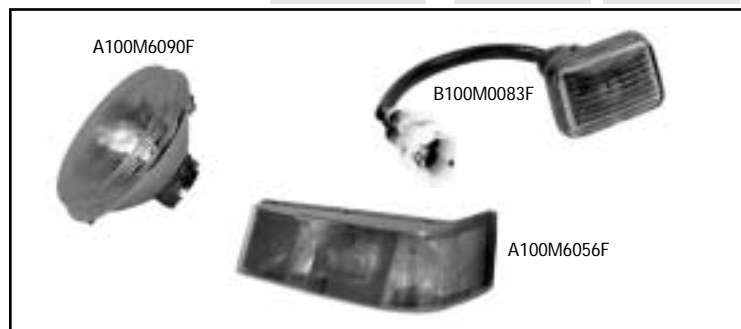

Description	Part Number	S1	S2
HEATER VALVE Valve, heater regulating, vacuum operated	PZZZ100A	ALL	ALL
HEATER HOSES Hose, thermostat housing/ heater valve/elec pump Hose, thermostat housing/ heater valve/elec pump Hose, valve to heater inlet Hose, heater outlet Hose, heater outlet	C100K0026F B100K0029F A100K0030F B100K0028F B100K0031F	TURBO N/A ALL TURBO N/A	ALL - ALL ALL -

ELAN M100 1990 ON- CLUTCH (O)

Description	Part Number	S1	S2
CLUTCH COVERS Clutch cover Clutch cover	A100Q6009F A100Q6011F	N/A TURBO	- ALL
PLATES Clutch plate Clutch plate, Turbo	A100Q6002F A100Q6003F	N/A ALL	- ALL
RELEASE BEARINGS Clutch release bearing	A100Q6013S	ALL	ALL
CLUTCH CABLE Cable with no mass damper Cable with mass damper	B100Q6008F C100Q6008F	A/R A/R	A/R A/R
DRIVESHAFTS & ASSOCIATED COMPONENTS Driveshaft assembly, LH	C100R0001F	ALL	ALL

ELAN M100 1990 ON- FINAL DRIVE (R)

Description	Part Number	S1	S2
Driveshaft assembly, RH	C100R0002F	ALL	ALL
Outboard boot kit	A100R6004S	A/R	A/R
Inboard boot kit	A100R6005S	A/R	A/R
Snap ring, driveshaft round section square section Nut, hub retaining	A100R6001F A100F6059H A100R6002F	ALL ALL A/R	ALL ALL A/R