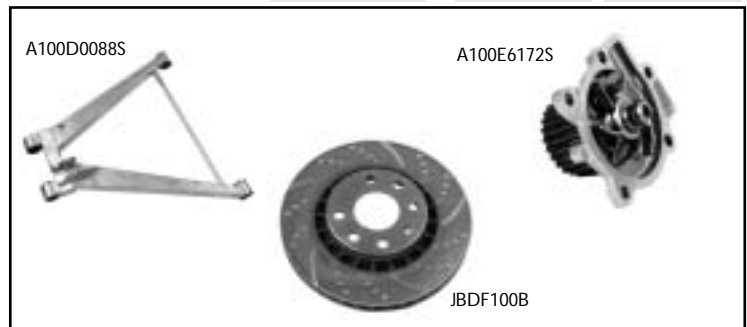

ELAN M100 1990 ON- ENGINE (E)

Description	Part Number	S1	S2
CAM TIMING BELT			
Cam Belt	A100E6170S	ALL	ALL
Idle Pulley Assembly	A100E6211S	ALL	ALL
DRIVE BELTS			
Drive Belt ,A/C Comp - PAS Pump	A100E6058F	ALL	ALL
Drive Belt A/C Comp - No PAS N/A Only	A100E6059F	A/R	
Drive Belt Alternator	A100E6031F	ALL	ALL
Drive Belt PAS Pump / No A/C	A100E6131F	ALL	ALL
HEAD GASKETS & HEAD SETS			
Cylinder Head Gasket (Turbo)	A100E6104S	ALL	ALL
Cylinder Head Gasket (N/A)	A100E6103S	ALL	ALL
Head Overhaul Gasket Set (Turbo)	A100E6286S	ALL	ALL
(N/A)	A100E6285S	ALL	ALL
OIL FILTER			
Oil filter	B100E6085S	ALL	ALL
Sump Plug Washer	A100E6159S	ALL	ALL

ELAN M100 1990 ON- STEERING (H)

Description	Part Number	S1	S2
POWER STEERING PUMP			
Power steering pump, Turbo	A100E6125F	ALL	ALL
STEERING RACK			
Power steering rack, Turbo	G100H0004F	ALL	ALL
STEERING RACK GAITER			
Steering rack gaiter kit, early	A100H6031S	A/R	-
Steering rack gaiter kit, late	HRGK100B	A/R	A/R
TRACK ROD ENDS			
Track rod end	A100H6024S	A/R	A/R