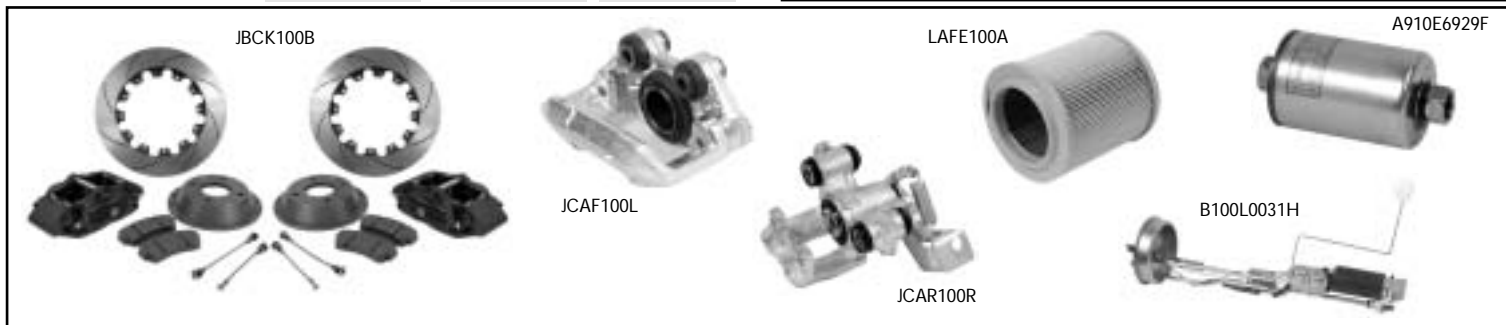

ELAN M100 1990 ON- FUEL (L)

AIR FILTER CASING & ELEMENTS			
Air filter casing assembly	B100E6000F	ALL	ALL
Air filter element	LAFE100A	ALL	ALL
Performance air filter	LAFE100B	A/R	A/R
FUEL FILTERS			
Fuel filter	A910E6929F	ALL	ALL
SENDER UNITS			
Fuel pump / gauge sender unit	B100L0031H	ALL	ALL
FUEL INJECTION SYSTEM / SENSORS			
Sensor, (Manifold Air Temperature) (M.A.T)	A100E6283F	ALL	ALL