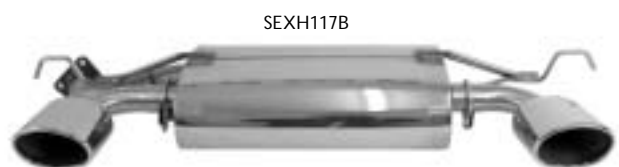

Q

Paul Matty

SPORTS CARS LIMITED

S

Description	Part Number	S1	S2	Exige
CLUTCH COVERS				
Clutch cover	A111Q6004S	ALL	ALL	ALL
CLUTCH HOSE				
Clutch pipe assembly, RHD	B111Q0005S	ALL	ALL	ALL
MASTER CYLINDER				
Clutch master cylinder	A111Q6001F	ALL	ALL	ALL
PEDAL & PEDAL PAD				
Clutch pedal	C111J0017F	ALL	ALL	ALL
Pedal pad	C111J0019F	ALL	ALL	ALL
Pedal pivot bearings	A111J6018F	ALL	ALL	ALL
CLUTCH PLATE				
Clutch plate	A111Q6005S	ALL	ALL	ALL
RELEASE BEARINGS				
Clutch release bearing	A111Q6007S	ALL	ALL	ALL
SLAVE CYLINDER				
Slave cylinder, Lotus O/E	A111Q6006S	ALL	ALL	ALL
Slave cylinder, alternative	QCSC111	ALL	ALL	ALL
MISCELLANEOUS				
Clutch fork	A111Q6011S	ALL	ALL	ALL
Lever/shaft, clutch release fork	A111Q6012S	ALL	ALL	ALL
Lever/shaft, bush kit	A111F6032S	ALL	ALL	ALL
Reservoir, shared for both clutch & brakes	B111J6002F	ALL	ALL	ALL

ELISE- FINAL DRIVE (R)

BEARINGS				
Bearing, differential carrier	A111F6043S	ALL	ALL	ALL
CROWNWHEEL AND PINIONS				
Crownwheel and pinion 4.2:1	A111F6196S	ALL	ALL	ALL
DRIVESHAFTS				
Driveshaft LH	A111D6007F	ALL	-	ALL
Driveshaft LH	A117D0013F	-	ALL	-
Driveshaft RH	A111D6008F	ALL	-	ALL
Driveshaft RH	A117D0012F	-	ALL	-
OIL SEALS				
Oil seal driveshaft LH A TYPE	A111F6022S	A/R	-	-
Oil seal driveshaft RH A TYPE	A111F6025S	A/R	-	-
Oil seal driveshaft LH B TYPE	A111F6029S	A/R	ALL	ALL
Oil seal driveshaft RH B TYPE	A111 F6030S	A/R	ALL	ALL