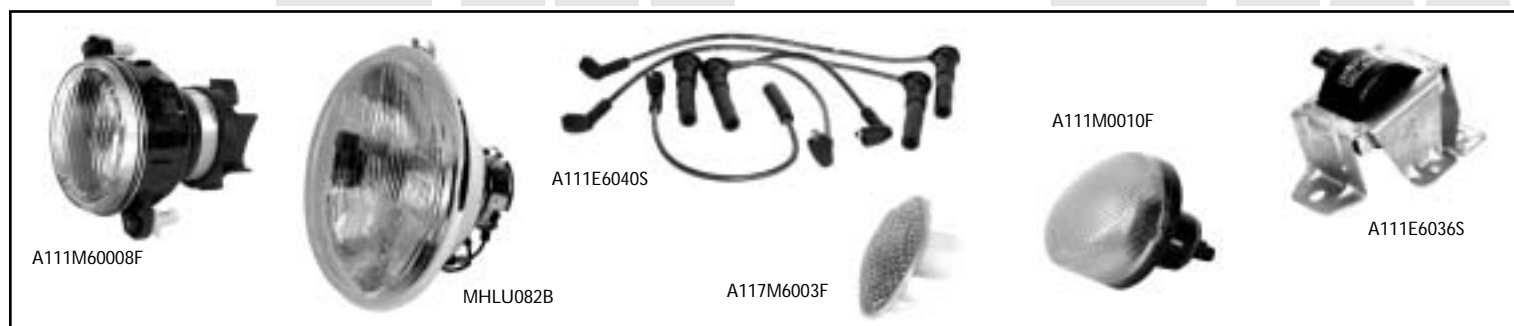

Description	Part Number	S1	S2	Exige	Description	Part Number	S1	S2	Exige
ALTERNATOR					IGNITION COILS				
Alternator, O/E	A111E6082S	A/R	-	A/R	Ignition coil	A111E6036S	A/R	-	-
Alternator, a Part. (exchange)	MALR111	A/R	-	A/R	Ignition coil, VVC ,	A111E6235S	A/R	-	-
Alternator, O/E	A117E6008F	-	A/R	-	& optional 111S	A117E6030S	-	A/R	-
Alternator, alt part. (exchange)	MALR117	-	A/R	-	Plug top ignition coil	A117E6091S	-	A/R	-
ALTERNATOR BRACKETS					REAR LAMPS & REFLECTORS				
Alternator bracket, (heater cars)	A111E6236S	A/R	A/R	ALL	Indicator rear, amber lens	A111M0010F	ALL	-	ALL
Alternator bracket, upper, (A/C)	A111E0068F	A/R	-	-	Stop & tail	A111M0009F	ALL	-	ALL
Bracket, comp to block/also supports alt,(use with above).	A111E0069F	A/R	-	-	Inner, rear fog & reverse.	A117M0012F	-	ALL	-
BATTERIES					RELAYS & MODULES				
Battery, budget type.	MBAT111A	A/R	-	A/R	Relay, s/contact, changeover,	C079M6141F	ALL	ALL	ALL
Battery, original size.	MBAT111B	A/R	A/R	A/R	30A, horn, c/fan, dip beam	B082M6182F	ALL	ALL	ALL
DISTRIBUTOR CAPS					REPEATER LAMP, LENSES ETC				
Distributor cap.	A111E6037S	A/R	-	-	Relay, double contact, 2 x 15A,	A117M6003F	-	-	-
FLASHER UNITS					ROTOR ARMS				
Module, flasher unit.	A083M6303F	ALL	ALL	ALL	Rotor arm	A111E6042S	A/R	-	-
FOG AND SPOT LAMPS					SPARK PLUGS				
Driving lamp	A111M6008F	ALL	-	ALL	Spark plugs	MSPL111A	A/R	-	-
Driving elliptical lens, 80mm dia.	A340M6005F	-	A/R	-	Spark plugs	MSPL111B	-	-	A/R
Driving spherical lens, 40mm dia.	A117M6021F	-	A/R	-	Spark plugs	MSPL117	-	A/R	-
FRONT INDICATOR LAMPS					STARTER MOTORS				
Standard	A111M6008F	ALL	-	-	1Kw , Prior to vin no: V0685	A111E6083S	A/R	-	-
Smoked lens	A111M0121F	-	-	ALL	1.4Kw, vin no: V0685 on	A111E6091S	A/R	-	ALL
FUSE BOXES					SWITCHES				
Fusebox assembly, inc fuses, brackets,terminals-					Column switch, LH,	A100M6048F	ALL	ALL	ALL
Prior to 98	A111M6111J	A/R	-	-	indicators/ dip/ flash	A100M6049F	ALL	ALL	ALL
98 On	A111M6112J	A/R	ALL	ALL	Column switch, RH,	A111M0001F	ALL	-	ALL
HEADLAMP ASSEMBLIES					WINDSCREEN WIPE/WASH				
Headlamp assembly, inc cover, lamps & bracket					windscreen wiper/ wash	A111M0002F	ALL	-	ALL
RH, RHD	A117M0014F	-	ALL	-	Sidelamps	A111M6015F	ALL	-	ALL
LH, RHD	A117M0013F	-	ALL	-	Master lighting	A111M6016F	ALL	-	ALL
HEADLAMP LAMP UNITS					REAR LIGHTS				
Headlamp unit.	MHLU082B	ALL	-	ALL	Rear fog	A111M6060S	ALL	-	ALL
HORNS					HAZARD LIGHTS				
Horn" low" note	A100M6031F	ALL	ALL	ALL	Hazard	A111M6060S	ALL	-	ALL
H.T. LEAD SETS					TRIP RESET				
H T lead set	A111E6040S	A/R	-	-	Panel light dimmer / trip reset	A117M0055F	ALL	-	ALL
H T lead set	A340M0011F	-	A/R	-	Sidelamps, green tell-tale		-	ALL	-
NUMBER PLATE LAMPS									
Lamp, number plate.	A111M6002F	ALL	-	ALL					
Lamp, number plate.	A116M6001F	-	ALL	-